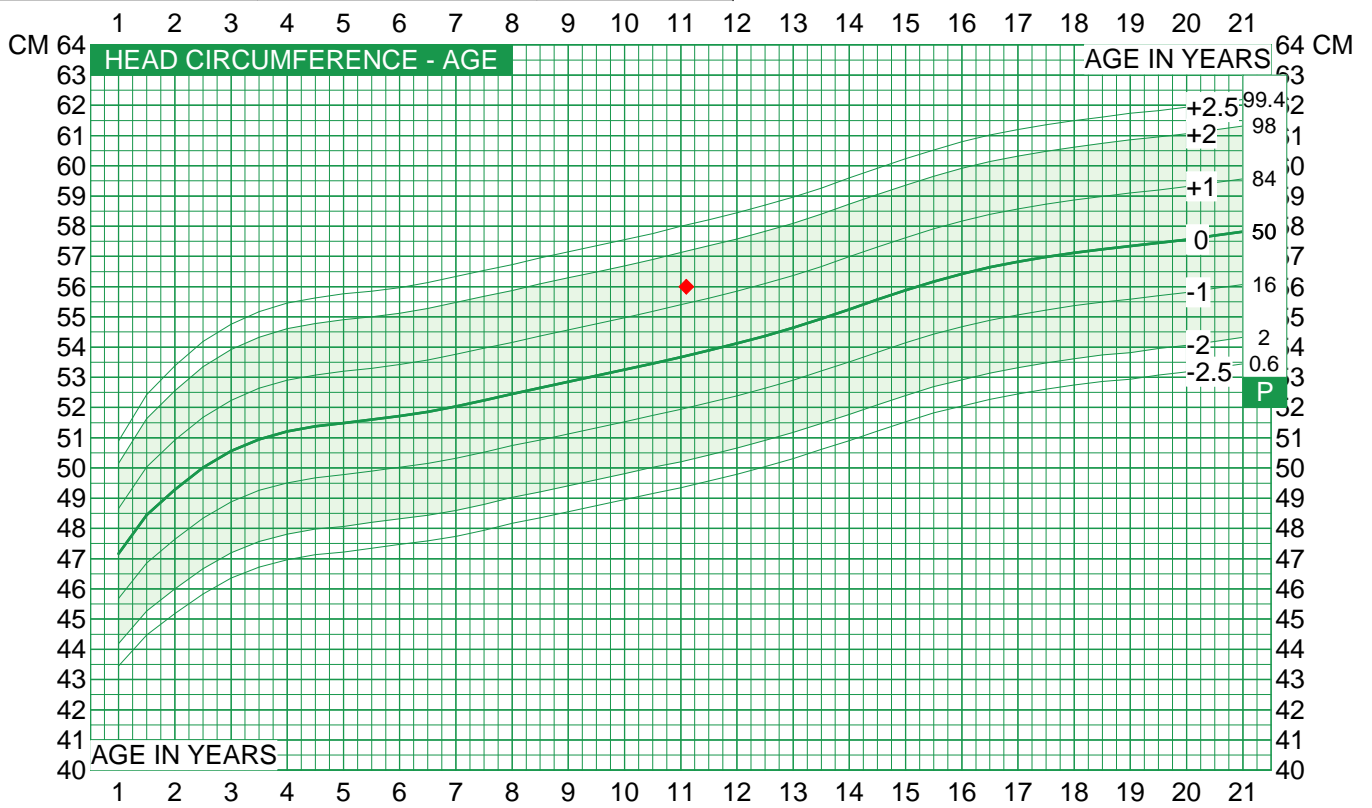

GROWTH CHART 1-21 YEARS BOYS

Name **GULLIVER LEMUEL**
 Date of birth **1/1/1660** Reg. nr **demo**
 Father (m) **180.00** cm Mother (r) **155.00** cm TH **178.50** cm

< 16 years ————
 > 16 years - - - - -

GROWTH CHART 1-21 YEARS BOYS

Name GULLIVER LEMUEL			
Date of birth	1/1/1660	Reg. nr	demo
Father (m)	180.00 cm	Mother (r)	155.00 cm
TH		178.50 cm	

GROWTH CHART 1-21 YEARS BOYS

Name GULLIVER LEMUEL			
Date of birth	1/1/1660	Reg. nr	demo
Father (m)	180.00 cm	Mother (r)	155.00 cm TH 178.50 cm

Date	Age	Height	Weight	Head cir.	Genitals	Pubic hair	Testes
01-12-1672		154.18 cm	41.02 kg		3	2	15 mL
07-02-1671		127.43 cm	28.13 kg	56 cm	3	2	15 mL