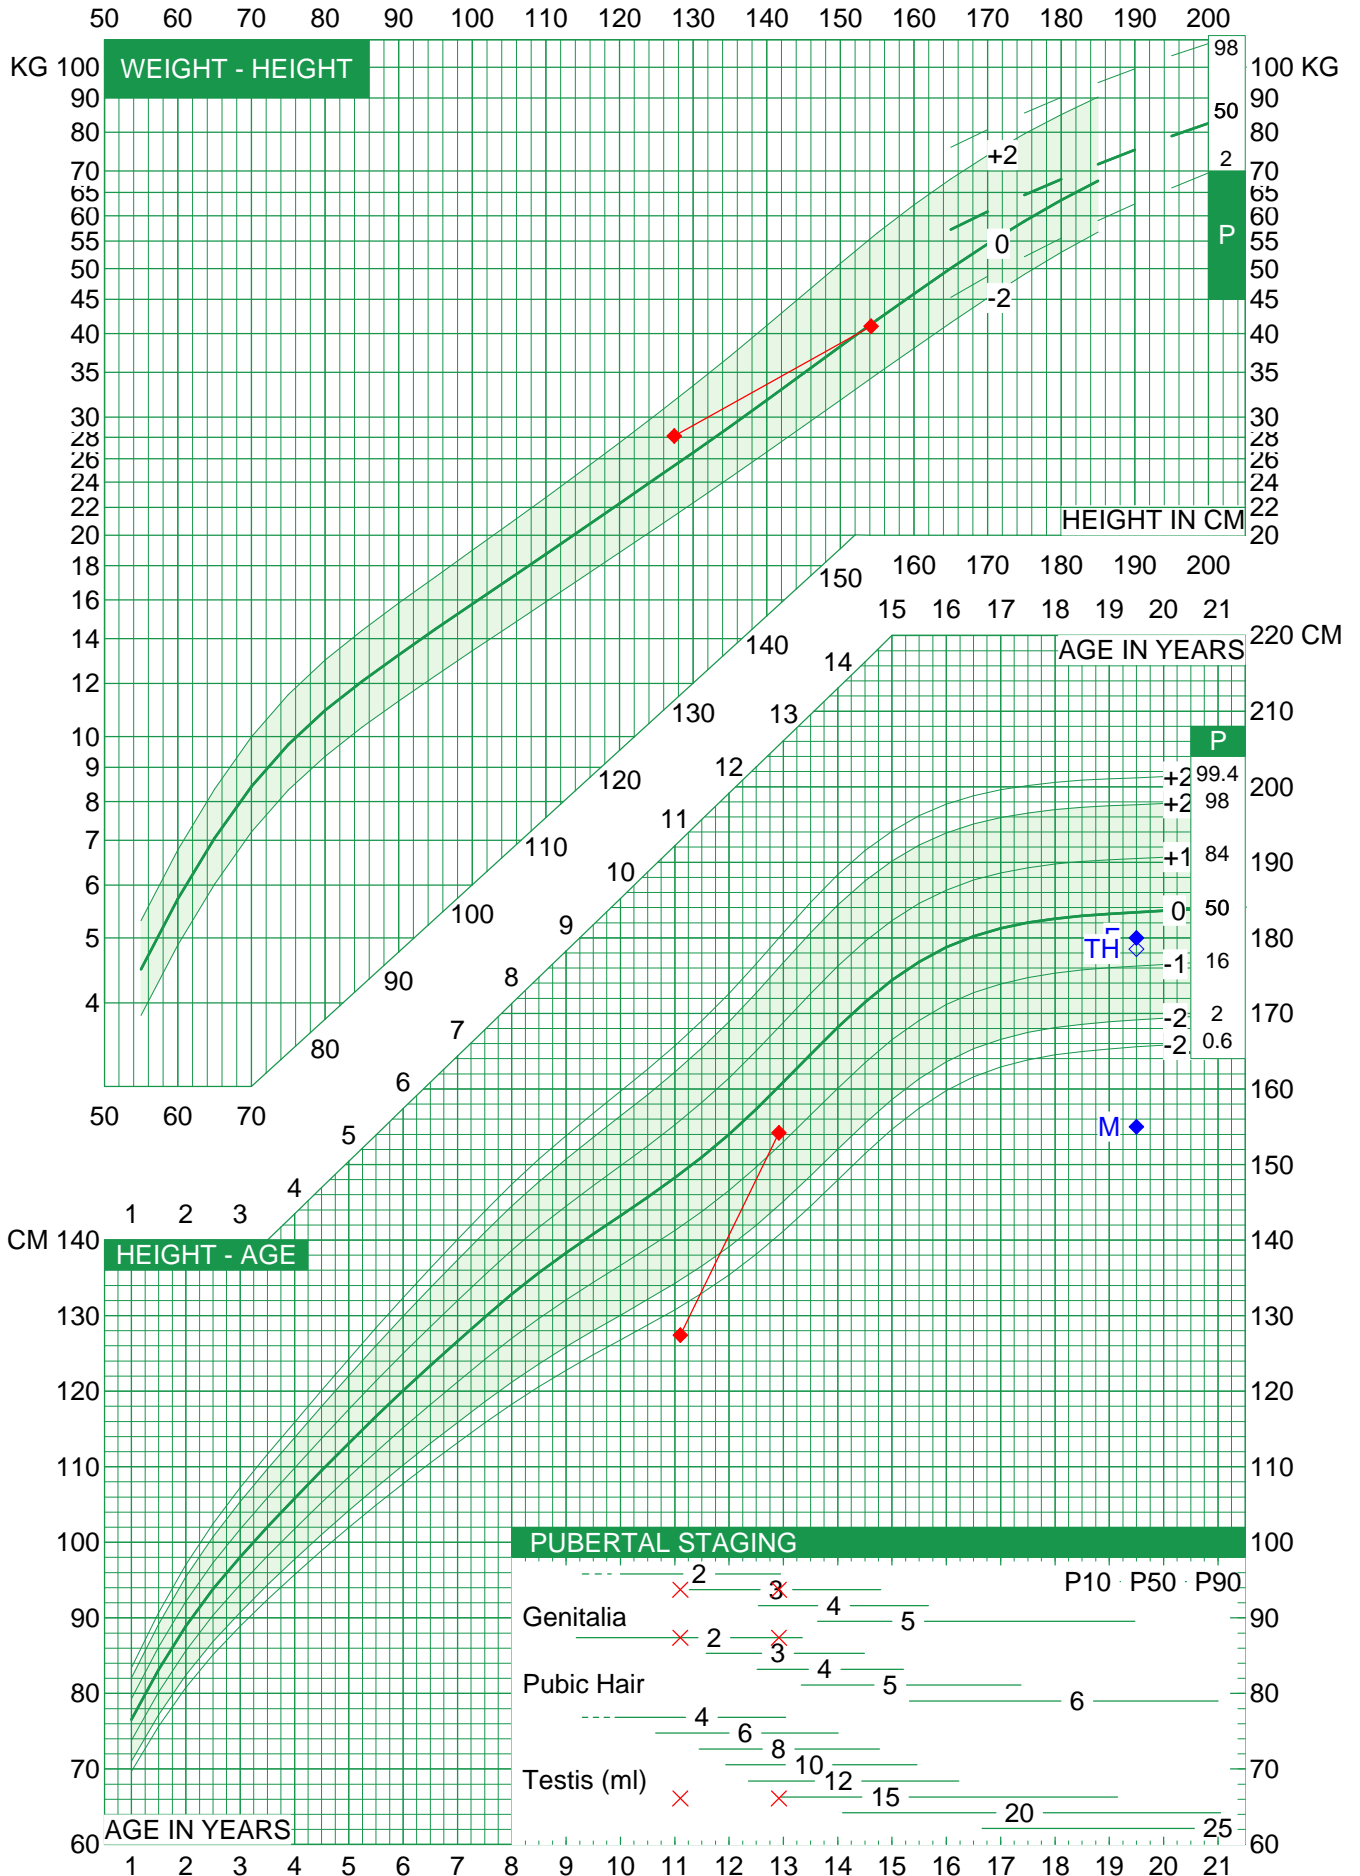

GROWTH CHART 1-21 YEARS BOYS

Name **GULLIVER LEMUEL**
 Date of birth **1/1/1660** Reg. nr **demo**
 Father (m) **180.00** cm Mother (r) **155.00** cm TH **178.50** cm

< 16 years ————
 > 16 years - - - - -

GROWTH CHART 1-21 YEARS BOYS

Name GULLIVER LEMUEL			
Date of birth	1/1/1660	Reg. nr	demo
Father (m)	180.00 cm	Mother (r)	155.00 cm
TH		178.50 cm	

GROWTH CHART 1-21 YEARS BOYS

Name GULLIVER LEMUEL			
Date of birth	1/1/1660	Reg. nr	demo
Father (m)	180.00 cm	Mother (r)	155.00 cm TH 178.50 cm

Date	Age	Height	Weight	Head cir.	Genitals	Pubic hair	Testes
01-12-1672		154.18 cm	41.02 kg		3	2	15 mL
07-02-1671		127.43 cm	28.13 kg	56 cm	3	2	15 mL